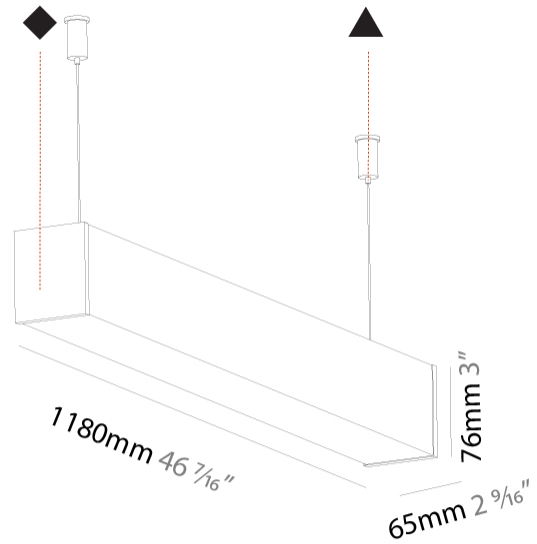

GENERAL

Series: Fino
Brand: Prolicht
Division: Architectural
Mounting Type: Suspension
Mounting Location: Ceiling
Subcategory: Profile

PHYSICAL

Shape: Rectangle
Length (mm): 1180
Length (in): 46 7/16
Width (mm): 65
Width (in): 2 9/16
Height (mm): 76
Height (in): 3
Max. Overall Height (mm): 2076
Max. Overall Height (in): 81 3/4
Light Distribution: Omnidirectional
Weight (kg): 3.634
Weight (lbs): 8.011
Diffuser: PMMA - Opal
Fixture Finish: SSR / BKV / CWI / CRY / HAB / UFT / ITA / RUA / FTG / MYG / LOD / PUS / FRO / FUP / KIA / POP / BLS / SPG / MEY / GOH / GUM / CHC / COM / ABZ / JAG / OBR / MOS / ROR
Fixture Material: Aluminum
Cable Details: 2000mm or 4000mm Transparent Cable
Upon Request: Cable colour - White / Black / Orange / Red

ELECTRICAL

Lamp Type: LED (Zhaga Standard)
Input Wattage (W): 20
Total Output Wattage (W): 16 / 12.8 (3500K)
Dimming: Non-Dimming / Phase Dimming (120Vac only) / 0-10V Dimming
Driver Included: Yes
Driver Location: Integrated
Driver Type: Constant Current - 120 / 277Vac
Driver Class: Class 2
Input Voltage (V): 120 - 277
Constant Current (MA): 350 / 400 (3500K)

LED

Color Temperature (°K): 3000 / 3500 / 4000
Max. Delivered Lumen (lm): 2280 / 2362 / 2410
CRI: >80 CRI
Lamp Life (hrs): 50000

OPTICAL

RATINGS AND CERTIFICATIONS

Certified By: Certified for North American Standards
IP rating: IP20